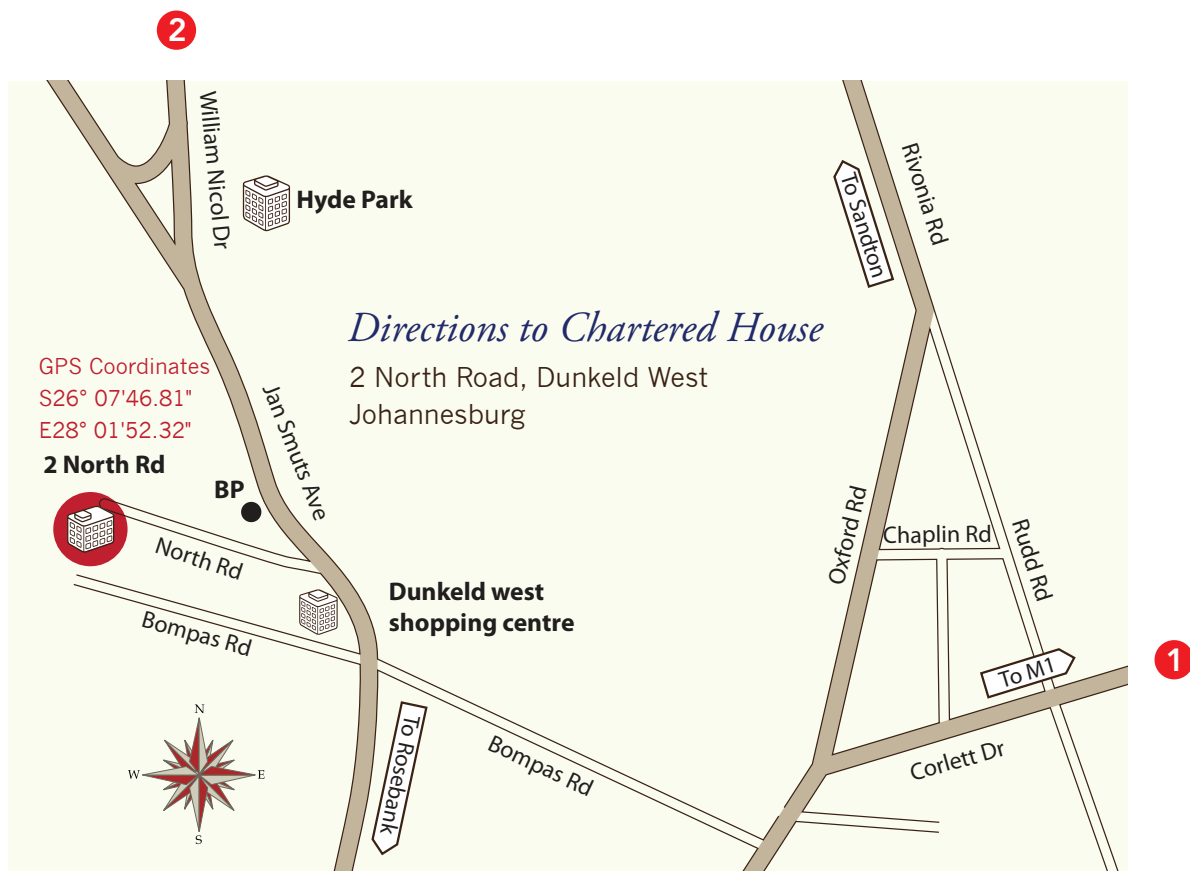

How to get to Chartered Wealth Solutions

1 From the M1

1. Head west on Corlett Dr/M30 toward Cross St 2,5 km
 2. Slight left onto Oxford Rd/M9 160 m
 3. Take the 1st right onto Bompas Rd/M30 1,3 km
 4. Turn right onto Jan Smuts Ave 190 m
 5. Take the 1st left onto North Rd
- Destination will be on the left

2 From Fourways

1. Head west on Corlett Dr/M30 toward Cross St 2,5 km
 2. Slight left onto Oxford Rd/M9 160 m
 3. Take the 1st right onto Bompas Rd/M30 1,3 km
 4. Turn right onto Jan Smuts Ave 190 m
 5. Take the 1st left onto North Rd
- Destination will be on the left